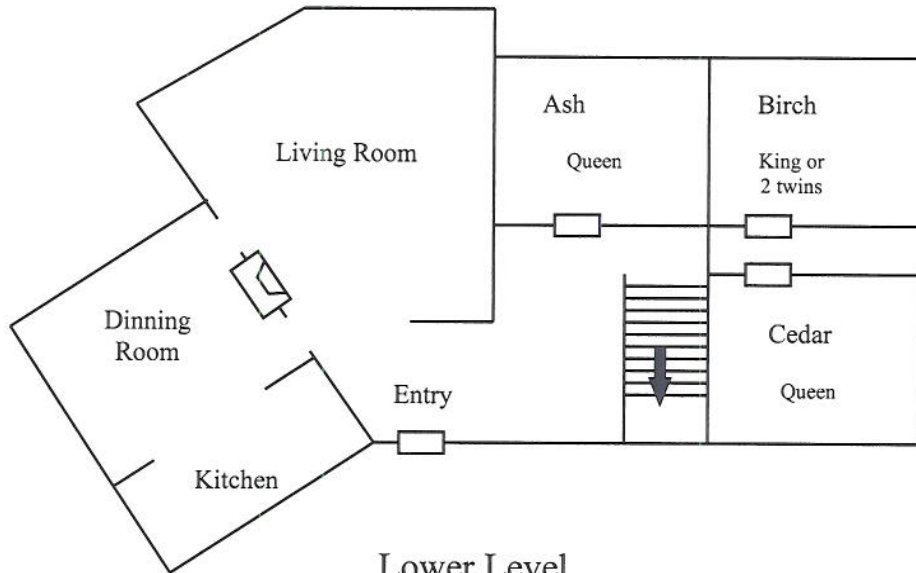

Overlook Lodge

(Adult Guest Lodge—21 years of age and over ONLY!)

Entry Level

Lower Level